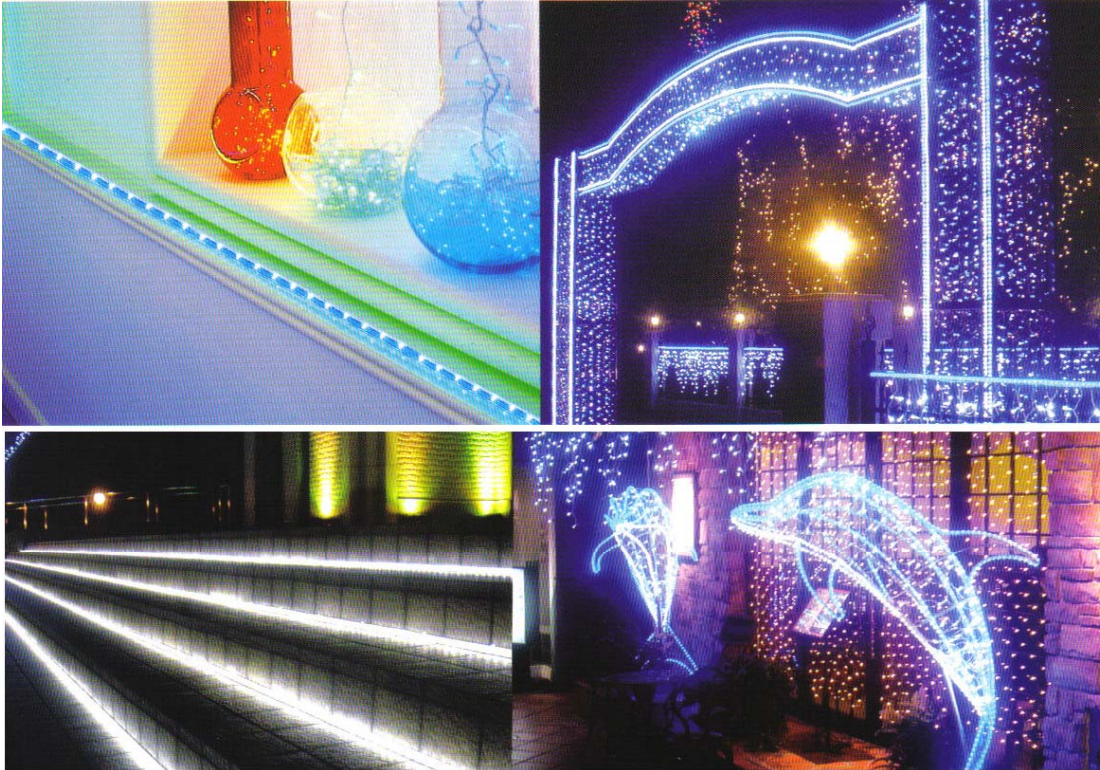

TWA LIGHTING COMPANY

3-Wires Round LED Rope Light (Horizontal)

Ø13mm LED Rope Light (LED-DL(H)-3W) Specification (horizontal) :

Item No.	LED-DL(H)-3W-100-240V	LED-DL(H)-3W-300-120V	LED-DL(H)-3W-300-100V	LED-DL(H)-3W-100-24V	LED-DL(H)-3W-300-12V
Length in roll	100m	300Ft	300Ft	100m	300Ft
LED Spacing	27.7mm	1"	1"	27.7mm	1"
LED Qty.	3600pcs	3600pcs	3600pcs	3600pcs	3600pcs
Watts	240W	144W	240W	144W	288W
Watt per meter or foot	2.4W/m	1.44W/m	2.4W/m	1.44W/m	2.88W/m
Unit Length	4m (RG)	6.5m (R,Y,O)	2.4m (G,B,W)	6Ft (R,G)	10Ft (R,Y,O)
LED Qty. per unit	144pcs	240pcs	144pcs	72pcs	120pcs

* Color: clear tube with any color ultra brite ø3mm led. (Red, Yellow, Yellow Green, Blue, Green, White, Orange)

Visit our web site at: www.twalighting.com
 Contact Person: Wayne Allan
 Phone: 250-372-8368
 Cell: 250-574-8368
 If you have any questions please feel free to E-mail
 me: wayne@twalighting.com

This product may be certified by either one of these standards or all of the above.

TWA LIGHTING COMPANY

LED ROPE LIGHT® Rectangular LED Rope Light

LED ROPE LIGHT Series

Ø10mm LED Rope Light (LED-ML(H)-2W) Specification (horizontal) :