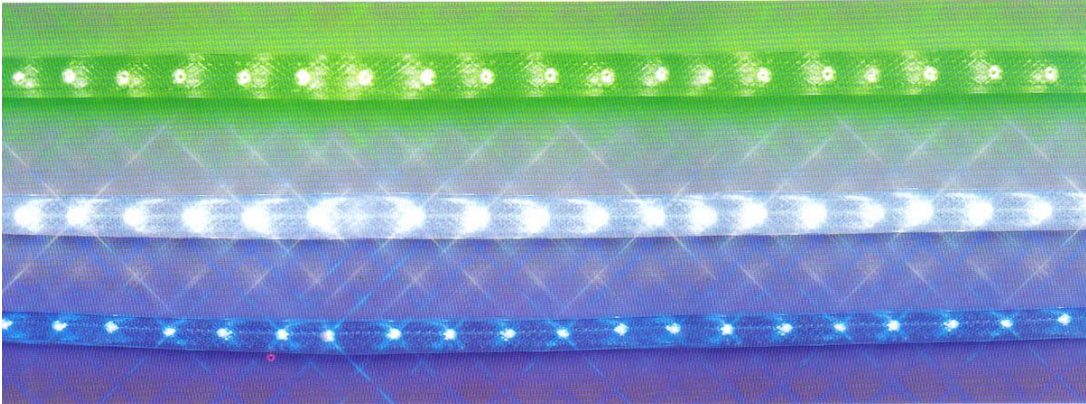

TWA LIGHTING COMPANY

LED ROPE LIGHT® Rectangular LED Rope Light

2-Wires Rectangular LED Rope Light

10.5 x 12.5mm LED Rope Light (LED-MFL-2W) Specification :

Item No.	LED-MFL-2W-30-240V	LED-MFL-2W-150-240V	LED-MFL-2W-300-240V	LED-MFL-2W-300-24V
Length	10m	50m	100m	100m
LED Spacing	27.7mm	27.7mm	27.7mm	27.7mm
LED Qty.	360pcs	1800pcs	3600pcs	3600pcs
Watts	14.4W	24W	72W	144W
Watt per meter or foot	1.44W/m	2.4W/m	1.44W/m	2.4W/m
Unit Length	3.3m (R,Y,O)	2m (B,W,G)	3.3m (R,Y,O)	2m (B,W,G)
LED Qty. per unit	120pcs	72pcs	120pcs	72pcs

13.5 x 15.5mm LED Rope Light (LED-FL-2W) Specification :

Item No.	LED-FL-2W-30-240V	LED-FL-2W-150-240V	LED-FL-2W-300-240V	LED-FL-2W-300-24V
Length	10m	50m	100m	100m
LED Spacing	27.7mm	27.7mm	27.7mm	27.7mm
LED Qty.	360pcs	1800pcs	3600pcs	3600pcs
Watts	14.4W	24W	72W	144W
Watt per meter or foot	1.44W/m	2.4W/m	1.44W/m	2.4W/m
Unit Length	3.3m (R,Y,O)	2m (B,W,G)	3.3m (R,Y,O)	2m (B,W,G)
LED Qty. per unit	120pcs	72pcs	120pcs	72pcs

Visit our web site at: www.twalighting.com

Contact Person: Wayne Allan

Phone: 250-372-8368

Cell: 250-574-8368

If you have any questions please feel free to E-mail
me: wayne@twalighting.com

This product may be certified by either one of these standards or all of the above.